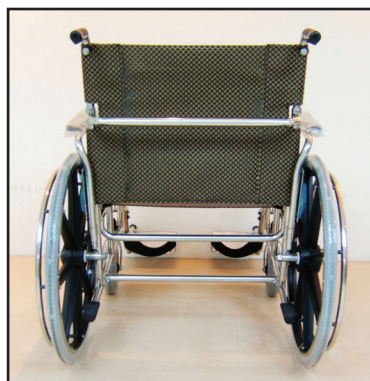

Aqua Creek Products

The Total Solution for Pool and Spa Access

Stainless Steel Aquatic Wheelchairs

Our stainless steel aquatic chairs are ideal for use in swimming pools with ramps or beach entry. Constructed of durable and corrosion resistant stainless steel, these chairs will provide you with years of trouble free use.

F-053SSWC - 16" wide seat wheelchair - 350 lb weight capacity

F-052SSWC - 18" wide seat wheelchair - 350 lb weight capacity

F-051SSWC - 20" wide seat wheelchair - 350 lb weight capacity

F-058SSWC - 24" wide seat wheelchair - 550 lb weight capacity

F-057SSWC - 22" wide seat wheelchair (non-collapsible) - 600 lb weight capacity

F-057SSWC
22" Non-Collapsible
Wheelchair
(back view)

PROUDLY SOLD BY: