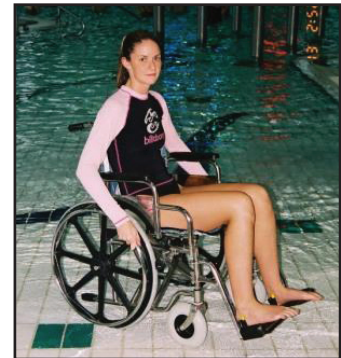

Aqua Creek Products

The Total Solution for Pool and Spa Access

Stainless Steel Aquatic Wheelchairs

Our stainless steel aquatic chairs are ideal for use in swimming pools with ramps or beach entry. Constructed of durable and corrosion resistant stainless steel, these chairs will provide you with years of trouble free use.

Upholstery is mildew resistant and is suitable for daily use in harsh pool environments.

Features:

- Durable stainless steel construction
- Solid rubber tires and mag-style wheels
- Independent action parking brakes
- Removable and folding footrests
- Mildew and fungus resistant mesh seat materials
- Five year manufacturers warranty on frames and parts
- Two year manufacturers warranty on upholstery

F-053SSWC - 16" wide seat wheelchair - 350 lb weight capacity

F-052SSWC - 18" wide seat wheelchair - 350 lb weight capacity

F-051SSWC - 20" wide seat wheelchair - 350 lb weight capacity

F-058SSWC - 24" wide seat wheelchair - 550 lb weight capacity

F-057SSWC - 22" wide seat wheelchair (non-collapsible) - 600 lb weight capacity

F-057SSWC
22" Non-Collapsible
Wheelchair
(back view)

PROUDLY SOLD BY: